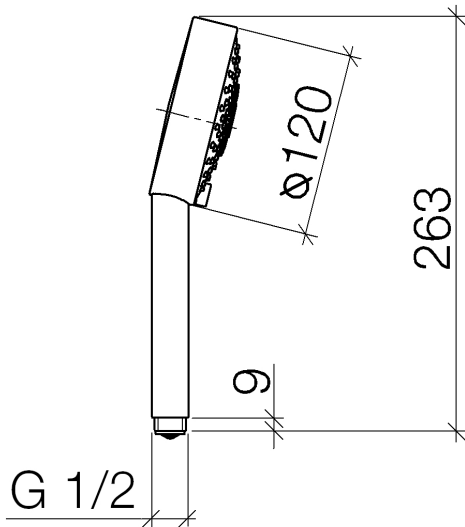

Bathtub - CL.1

Hand shower - polished chrome

Article number: 28 011 979-00 0010

- 3 individual sprays (standard, soft, massage)
- Descaling system
- Ø 4-3/4"
- 1/2" connection
- Water flow rate limited to max. 1.8 gpm

polished chrome

Discontinued items available to order until 30.06.2020

Dimensional drawing

All dimensions in mm / inch = mm x 0,0394

Bathtub - CL.1

Hand shower - polished chrome

Article number: 28 011 979-00 0010

Bathtub - CL.1
Hand shower - polished chrome
Article number: 28 011 979-00 0010

Other surface finishes

platinum matte
28 011 979-06 0010

platinum
28 011 979-08 0010

Dark Brass matte
28 011 979-16 0010

Dark Bronze matte
28 011 979-17 0010